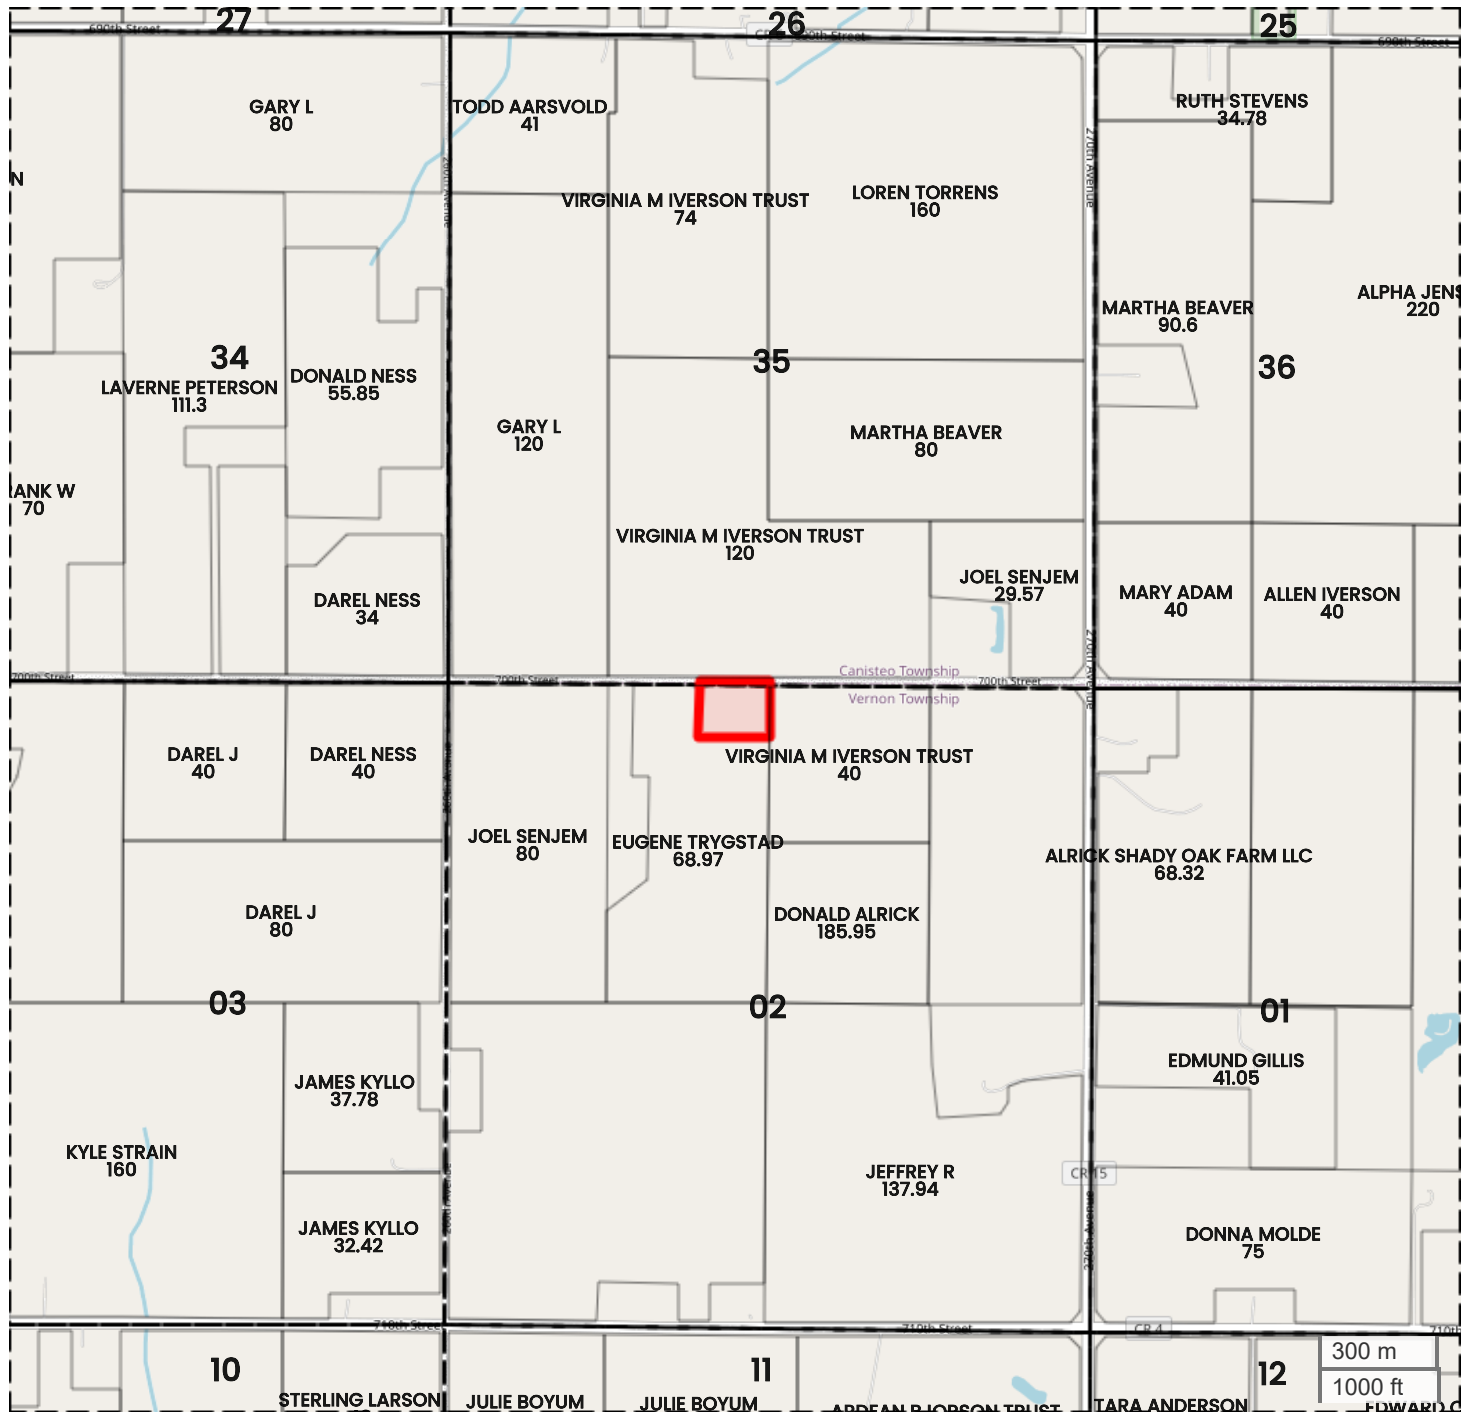

68.97 ACRES - DODGE COUNTY - VERNON TWP (6.12 AC TOTAL, 0.81 AC TILLABLE)

PLAT MAP

Center: 43.934817, -92.709352

02-105N-16W

Vernon Township

Dodge County, MN

FarmWorth, LLC makes no warranties, express or implied, regarding the accuracy of any information provided through FarmWorth.com. User is solely responsible for independently verifying all information prior to use and waives any claims against FarmWorth, LLC arising from inaccuracies in such information.